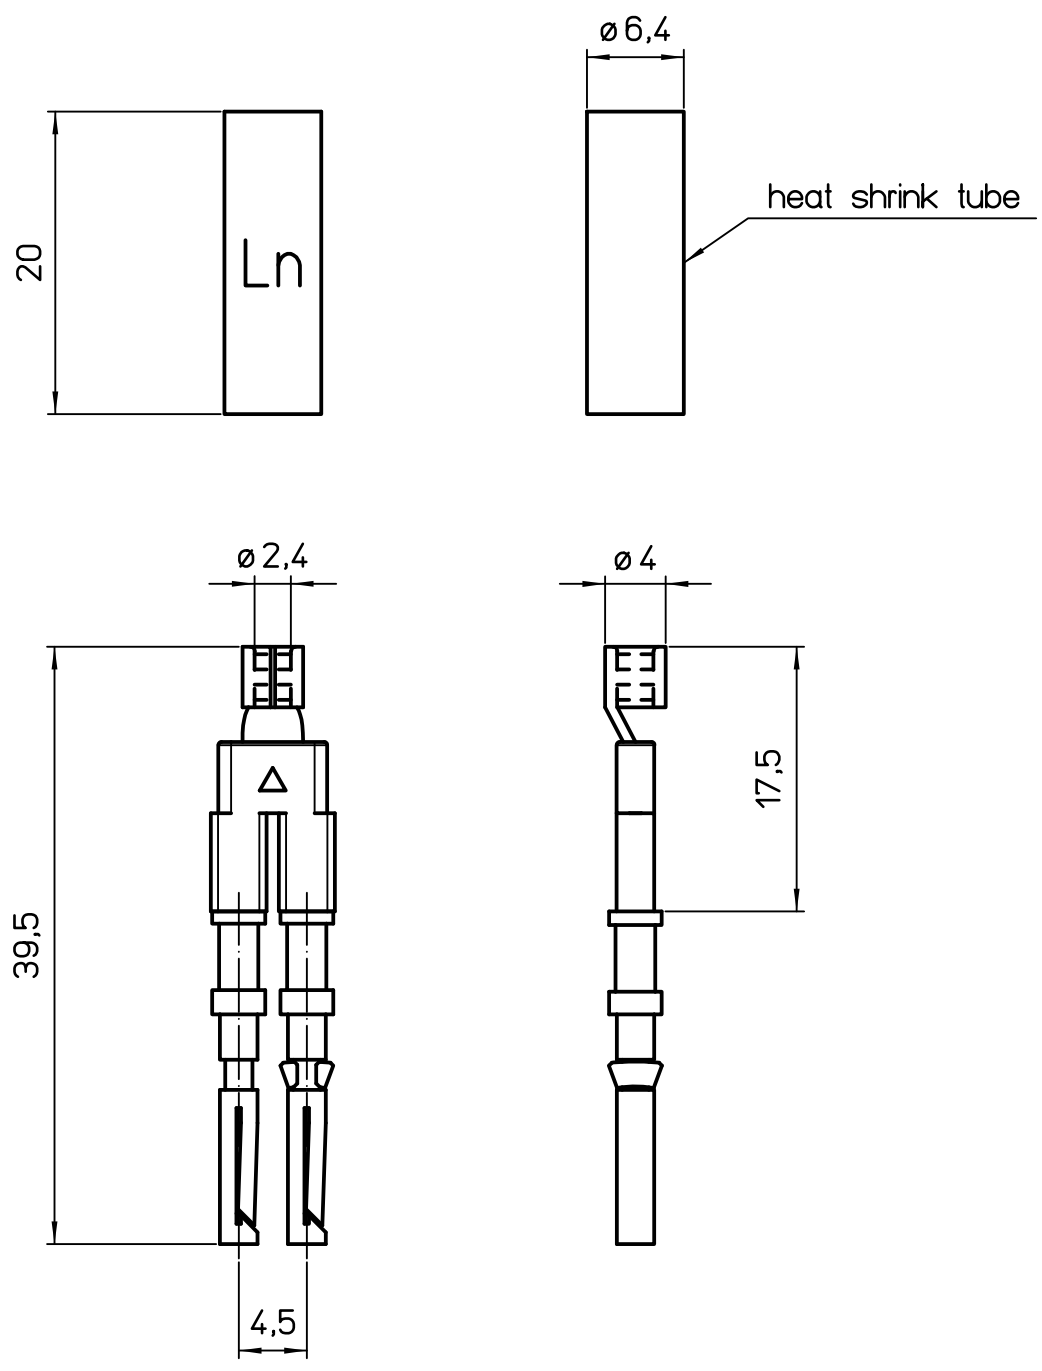

Diritti riservati All rights reserved

Date 18/07/07  
Sign. T.Tedeschi

CR BDE  
delta connection bridge

Scale  
2:1